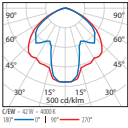

Identifying and classifying our optics