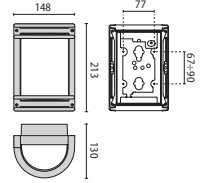

NIKKO+21

IP65 - IK05

LAMPHOLDER	LUMINAIRE WATTAGE [W]	CLASS	ENEC	CRI	KELVIN	OPTIC	BEAM ANGLE	LIGHT SOURCE LUMEN OUTPUT [lm]	LUMINAIRE LUMEN OUTPUT [lm]	COLOR / FINISH	PART NUMBER	EURO PRONTO
E27	1x60	I	-	-	-	S/EW	-	-	-	■	002002	90,00