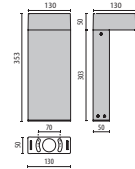

MIMIK 10 POST

Scan the QR-code for the latest information

- GR-94 / Metallic grey / Textured
- AN-96 / Anthracite grey / Textured

MIMIK 10 POST 300

IP65 - IK08

LUMINAIRE WATTAGE [W]	CLASS	ENEC	CRI	KELVIN	OPTIC	BEAM ANGLE	LIGHTSOURCE LUMEN OUTPUT [lm]	LUMINAIRE LUMEN OUTPUT [lm]	COLOR / FINISH	PART NUMBER	EURO	PROFITO
Power LED 220-240 V 50/60 Hz												
10	I	✓	80	3000	A/I	-	1006	745	■	304618	238,00	

MIMIK 10 POST 600

IP65 - IK08

LUMINAIRE WATTAGE [W]	CLASS	ENEC	CRI	KELVIN	OPTIC	BEAM ANGLE	LIGHTSOURCE LUMEN OUTPUT [lm]	LUMINAIRE LUMEN OUTPUT [lm]	COLOR / FINISH	PART NUMBER	EURO	PROFITO
Power LED 220-240 V 50/60 Hz												
10	I	✓	80	4000	A/I	-	1075	915	■	304616	248,00	
10	I	✓	80	3000	A/I	-	1006	745	■	304614	248,00	

MIMIK 10 POST 1000

IP65 - IK08

LUMINAIRE WATTAGE [W]	CLASS	ENEC	CRI	KELVIN	OPTIC	BEAM ANGLE	LIGHTSOURCE LUMEN OUTPUT [lm]	LUMINAIRE LUMEN OUTPUT [lm]	COLOR / FINISH	PART NUMBER	EURO	PROFITO
Power LED 220-240 V 50/60 Hz												
10	I	✓	70	4000	CP/T3	-	1076	762	■	306553	284,00	
10	I	✓	70	3000	CP/T3	-	1000	719	■	306552	284,00	

MIMIK 10 POST 1000 HU

IP65 - IK08

LUMINAIRE WATTAGE [W]	CLASS	ENEC	CRI	KELVIN	OPTIC	BEAM ANGLE	LIGHTSOURCE LUMEN OUTPUT [lm]	LUMINAIRE LUMEN OUTPUT [lm]	COLOR / FINISH	PART NUMBER	EURO	PROFITO
Power LED 220-240 V 50/60 Hz												
10	I	✓	70	4000	CP/T3	-	1076	762	■	3112998	268,00	
10	I	✓	70	3000	CP/T3	-	1000	719	■	3112997	268,00	

Mandatory accessories

DESCRIPTION	COLOR	PART NUMBER	EURO	PROFITO
MIMIK 10 POST 1000				
Plate HU MIMIK10 POST	■	3112992	64,00	
Plate FR MIMIK10 POST	■	3112994	128,00	

Identifying and classifying our optics