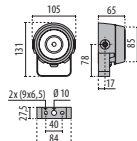

TYK+ 10

■ AN-96 / Anthracite gray / Textured

Scan the QR-code for the latest information

TYK+ 10 C/I

IP66 - IK06

LUMINAIRE WATTAGE [W]	CLASS	ENEC	CRI	KELVIN	OPTIC	BEAM ANGLE	LIGHT SOURCE LUMEN OUTPUT [lm]	LUMINAIRE LUMEN OUTPUT [lm]	COLOR / FINISH	PART NUMBER	EURO	PRONTO
Power LED 220-240 V 50/60 Hz												
7	I	-	80	4000	C/I	10°	700	560	■	3107283	236,00	
7	I	-	80	3000	C/I	10°	650	519	■	3107284	236,00	

TYK+ 10 C/M

IP66 - IK06

LUMINAIRE WATTAGE [W]	CLASS	ENEC	CRI	KELVIN	OPTIC	BEAM ANGLE	LIGHT SOURCE LUMEN OUTPUT [lm]	LUMINAIRE LUMEN OUTPUT [lm]	COLOR / FINISH	PART NUMBER	EURO	PRONTO
Power LED 220-240 V 50/60 Hz												
7	I	-	80	4000	C/M	34°	700	598	■	3107286	236,00	
7	I	-	80	3000	C/M	34°	650	554	■	3107287	236,00	

Optional accessories

DESCRIPTION	COLOR	PART NUMBER	EURO	PRONTO
TYK+ 10 Ground spike	■	700191	13,00	

Identifying and classifying our optics