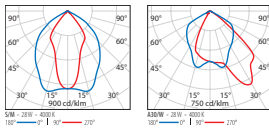

Identifying and classifying our optics