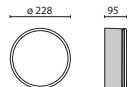

NIKKO+21

Scan the QR-code for the latest information

■ AN-96 / Anthracite gray / Textured

NIKKO+21

IP65 - IK05

LAMPHOLDER	LUMINAIRE WATTAGE [W]	CLASS	ENEC	CRI	KELVIN	OPTIC	BEAM ANGLE	LIGHT SOURCE LUMEN OUTPUT [lm]	LUMINAIRE LUMEN OUTPUT [lm]	COLOR / FINISH	PART NUMBER	EURO PRONTO
E27	1x60	I	-	-	-	S/EW	-	-	-	■	002002	90,00

DROP 28

Scan the QR-code for the latest information

□ WH-87 / White / Textured

DROP 28 LED

IP55 - IK06 - 750 °C

LAMPHOLDER	LUMINAIRE WATTAGE [W]	CLASS	ENEC	CRI	KELVIN	OPTIC	BEAM ANGLE	LIGHT SOURCE LUMEN OUTPUT [lm]	LUMINAIRE LUMEN OUTPUT [lm]	COLOR / FINISH	PART NUMBER	EURO PRONTO
Power LED 220-240 V 50/60 Hz												
LED	16	II	-	80	3000	S/EW	-	2226	1336	□	303063	166,00

DROP 28

IP55 - IK06 - 750 °C

LAMPHOLDER	LUMINAIRE WATTAGE [W]	CLASS	ENEC	CRI	KELVIN	OPTIC	BEAM ANGLE	LIGHT SOURCE LUMEN OUTPUT [lm]	LUMINAIRE LUMEN OUTPUT [lm]	COLOR / FINISH	PART NUMBER	EURO PRONTO
E27	1x100	II	-	-	-	S/EW	-	-	-	□	004951	58,00