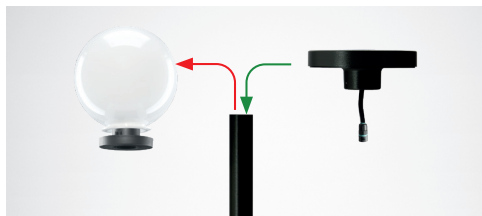

PADO BASIC

IP65 - IK05

LUMINAIRE WASTAGE [W]	CLASS	ENEC	CRI	KELVIN	OPTIC	BEAM ANGLE	LIGHT SOURCE LUMEN OUTPUT [lm]	LUMINAIRE LUMEN OUTPUT [lm]	COLOR / FINISH	PART NUMBER	EURO	PROFITO
Power LED 220-240 V 50/60 Hz												
9.5	I	-	80	3000	S/EW	-	1491	830	■	306289	127,00