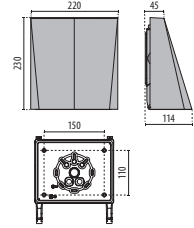

SHIELD+ 1 MULTIPOWER

IP66 - IK07

LUMINAIRE WATTAGE [W]	CLASS	ENEC	CEI	KELVIN	OPTIC	BEAM ANGLE	LIGHT SOURCE LUMEN OUTPUT [lm]	LUMINAIRE LUMEN OUTPUT [lm]	COLOR / FINISH	PART NUMBER	EURO	FRONTO
Power LED 220-240 V 50/60 Hz												
13/19/27	I	-	80	4000	A/EW	-	3605	3072	■	3106354	242,00	
13/19/27	I	-	80	3000	A/EW	-	3515	2808	■	3106352	242,00