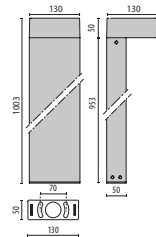

MIMIK 10 POST 1000

IP65 - IK08

LUMINAIRE WATTAGE [W]	CLASS	ENEC	CRI	KELVIN	OPTIC	BEAM ANGLE	LIGHTSOURCE LUMEN OUTPUT [lm]	LUMINAIRE LUMEN OUTPUT [lm]	COLOR / FINISH	PART NUMBER	EURO	PROFITO
Power LED 220-240 V 50/60 Hz												
10	I	✓	70	4000	CP/T3	-	1076	762	■	306553	284,00	
10	I	✓	70	3000	CP/T3	-	1000	719	■	306552	284,00