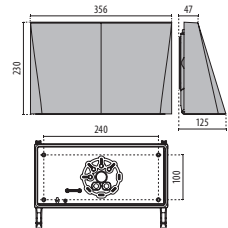

SHIELD+ 2

IP66 - IK09

LUMINAIRE WATTAGE [W]	CLASS	ENEC	CEI	KELVIN	OPTIC	BEAM ANGLE	LIGHT SOURCE LUMEN OUTPUT [lm]	LUMINAIRE LUMEN OUTPUT [lm]	COLOR / FINISH	PART NUMBER	EURO	FRONTO
Power LED 220-240 V 50/60 Hz												
79	I	-	80	4000	A/EW	-	10552	7985	■	3106328	424,00	
79	I	-	80	3000	A/EW	-	10284	7261	■	3106326	424,00