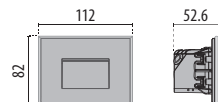

INSERT+ ZERO

Scan the QR-code for the latest information

- ☒ AN-96 / Anthracite gray / Textured
- ☐ WH-87 / White / Textured

INSERT+ ZERO

IP65 - IK08

LUMINAIRE WATTAGE [W]	CLASS	ENEC	CRI	KELVIN	OPTIC	BEAM ANGLE	LIGHTSOURCE LUMEN OUTPUT [lm]	LUMINAIRE LUMEN OUTPUT [lm]	COLOR / FINISH	PART NUMBER	EURO	PRONTO
Power LED 220-240 V 50/60 Hz												
4.5	I	-	80	3000	A29/M	-	511	125	☒	304112	106,00	
4.5	I	-	80	3000	A29/M	-	511	125	☐	304108	106,00	

INSERT+ ZERO CLIP

Scan the QR-code for the latest information

- ☒ AN-96 / Anthracite gray / Textured
- ☐ WH-87 / White / Textured

INSERT+ ZERO CLIP

IP65 - IK08

LUMINAIRE WATTAGE [W]	CLASS	ENEC	CRI	KELVIN	OPTIC	BEAM ANGLE	LIGHTSOURCE LUMEN OUTPUT [lm]	LUMINAIRE LUMEN OUTPUT [lm]	COLOR / FINISH	PART NUMBER	EURO	PRONTO
Power LED 220-240 V 50/60 Hz												
4.5	I	-	80	3000	A/M	-	511	142	☒	3100066	106,00	
4.5	I	-	80	3000	A/M	-	511	142	☐	3100062	106,00	

INSERT+ ZERO GLASS

Scan the QR-code for the latest information

- ☐ WH-87 / White / Textured

INSERT+ ZERO GLASS

IP65 - IK05

LUMINAIRE WATTAGE [W]	CLASS	ENEC	CRI	KELVIN	OPTIC	BEAM ANGLE	LIGHTSOURCE LUMEN OUTPUT [lm]	LUMINAIRE LUMEN OUTPUT [lm]	COLOR / FINISH	PART NUMBER	EURO	PRONTO
Power LED 220-240 V 50/60 Hz												
4.5	I	-	80	3000	S/EW	-	511	78	☐	3114950	135,00