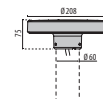

PADO BASIC

IP65 - IK05

LUMINAIRE WASTAGE [W]	CLASS	ENEC	CRI	KELVIN	OPTIC	BEAM ANGLE	LIGHT SOURCE LUMEN OUTPUT [lm]	LUMINAIRE LUMEN OUTPUT [lm]	COLOR / FINISH	PART NUMBER	EURO	PROFITO
Power LED 220-240 V 50/60 Hz												
9.5	I	-	80	3000	S/EW	-	1491	830	■	306289	127,00