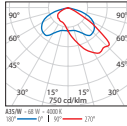

WIN PRO 20 A/W

IP66 - IK08 - 960 °C

LUMINAIRE WATTAGE [W]	CLASS	ENERG	CRI	KELVIN	OPTIC	BEAM ANGLE	LIGHTSOURCE LUMEN OUTPUT [lm]	LUMINAIRE LUMEN OUTPUT [lm]	COLOR / FINISH	PART NUMBER	EURO	PRICETO
Power LED 220-240 V 50/60 Hz												
68	I	-	70	4000	A35/W	-	13088	9356	■	3114505		327,00
68	I	-	70	3000	A35/W	-	12856	8997	■	3114504		327,00

Identifying and classifying our optics