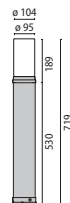

STILO+

Scan the QR-code for the latest information

■ AN-96 / Anthracite gray / Textured

STILO+MIDI H720

IP44 - IK04

LAMPHOLDER	LUMINAIRE WATTAGE [W]	CLASS	ENEC	CEI	KELVIN	OPTIC	BEAM ANGLE	LIGHTSOURCE LUMEN OUTPUT [lm]	LUMINAIRE LUMEN OUTPUT [lm]	COLOR / FINISH	PART NUMBER	ELDRO / PRONTO
E27	1x60	I	-	-	-	S/EW	-	-	-	■ 302275	210,00	

STILO+MAXI H1290

IP44 - IK04

LAMPHOLDER	LUMINAIRE WATTAGE [W]	CLASS	ENEC	CEI	KELVIN	OPTIC	BEAM ANGLE	LIGHTSOURCE LUMEN OUTPUT [lm]	LUMINAIRE LUMEN OUTPUT [lm]	COLOR / FINISH	PART NUMBER	ELDRO / PRONTO
E27	1x75	I	-	-	-	S/EW	-	-	-	■ 302284	257,00