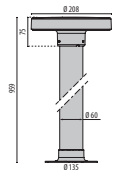

PADO 900

IP65 - IK05

LUMINAIRE WASTAGE [W]	CLASS	ENEC	CRI	KELVIN	OPTIC	BEAM ANGLE	LIGHT SOURCE LUMEN OUTPUT [lm]	LUMINAIRE LUMEN OUTPUT [lm]	COLOR / FINISH	PART NUMBER	EURO	PROFITO
Power LED 220-240 V 50/60 Hz												
20	I	-	80	3000	S/EW	-	1974	1080	■	304089	228,00