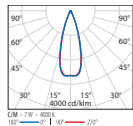

TYK+ 10

■ AN-96 / Anthracite gray / Textured

Scan the QR-code for the latest information

TYK+ 10 C/I

IP66 - IK06

LUMINAIRE WATTAGE [W]	CLASS	ENEC	CRI	KELVIN	OPTIC	BEAM ANGLE	LIGHT SOURCE LUMEN OUTPUT [lm]	LUMINAIRE LUMEN OUTPUT [lm]	COLOR / FINISH	PART NUMBER	EURO	PRONTO
Power LED 220-240 V 50/60 Hz												
7	I	-	80	4000	C/I	10°	700	560	■	3107283	236,00	
7	I	-	80	3000	C/I	10°	650	519	■	3107284	236,00	

TYK+ 10 C/M

IP66 - IK06

LUMINAIRE WATTAGE [W]	CLASS	ENEC	CRI	KELVIN	OPTIC	BEAM ANGLE	LIGHT SOURCE LUMEN OUTPUT [lm]	LUMINAIRE LUMEN OUTPUT [lm]	COLOR / FINISH	PART NUMBER	EURO	PRONTO
Power LED 220-240 V 50/60 Hz												
7	I	-	80	4000	C/M	34°	700	598	■	3107286	236,00	
7	I	-	80	3000	C/M	34°	650	554	■	3107287	236,00	

Optional accessories

DESCRIPTION	COLOR	PART NUMBER	EURO	PRONTO
TYK+ 10 Ground spike	■	700191	13,00	

Identifying and classifying our optics