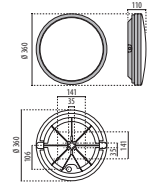

CLY

Scan the QR-code for the latest information

CLY

IP65 - IK10 - 650 °C

LUMINAIRE WATTAGE [W]	CLASS	ENEC	CR	KELVIN	OPTIC	BEAM ANGLE	LIGHTSOURCE LUMEN OUTPUT [lm]	LUMINAIRE LUMEN OUTPUT [lm]	COLOR / FINISH	PART NUMBER	EURO	PRINTO
Power LED 220-240 V 50/60 Hz												
17	II	-	80	3000/4000	S/EW	-	2534	1695		3116565	77,00	

CLY DLS+DETEK

IP65 - IK10 - 650 °C

LUMINAIRE WATTAGE [W]	CLASS	ENEC	CR	KELVIN	OPTIC	BEAM ANGLE	LIGHTSOURCE LUMEN OUTPUT [lm]	LUMINAIRE LUMEN OUTPUT [lm]	COLOR / FINISH	PART NUMBER	EURO	PRINTO
Power LED 220-240 V 50/60 Hz + HF Sensor												
17	II	-	80	3000/4000	S/EW	-	2534	1695		3116566	101,00	

CLY EM/3P

IP65 - IK10 - 850 °C

LUMINAIRE WATTAGE [W]	CLASS	ENEC	CR	KELVIN	OPTIC	BEAM ANGLE	LIGHTSOURCE LUMEN OUTPUT [lm]	LUMINAIRE LUMEN OUTPUT [lm]	COLOR / FINISH	PART NUMBER	EURO	PRINTO
Power LED - Emergency 3h - 220-240 V 50/60 Hz												
17	II	-	80	3000/4000	S/EW	-	2534	1695		3116567	178,00	

CLY EM/3P+DLS+DETEK

IP65 - IK10 - 850 °C

LUMINAIRE WATTAGE [W]	CLASS	ENEC	CR	KELVIN	OPTIC	BEAM ANGLE	LIGHTSOURCE LUMEN OUTPUT [lm]	LUMINAIRE LUMEN OUTPUT [lm]	COLOR / FINISH	PART NUMBER	EURO	PRINTO
Power LED - Emergency 3h - 220-240 V 50/60 Hz + HF Sensor												
17	II	-	80	3000/4000	S/EW	-	2534	1695		3116568	202,00	

OFF
0%

ON - DLS+DETEK
30%

ON - DLS+DETEK
100%