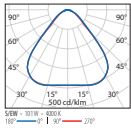

Identifying and classifying our optics