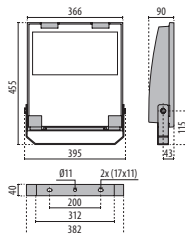

GUELL 2.5

■ GR-94 / Metallic grey / Textured

Scan the QR-code for the latest information

GUELL 2.5 S/W

IP66 - IK07 - 650 °C

LUMINAIRE WATTAGE (W)	CLASS	ENERG	CRI	KELVIN	OPTIC	BEAM ANGLE	LIGHT SOURCE LUMEN OUTPUT (lm)	LUMINAIRE LUMEN OUTPUT (lm)	COLOR / FINISH	PART NUMBER	EURO	PRONTO
Power LED 220-240 V 50/60 Hz												
193	I	-	80	4000	S/W	-	30560	25323	■	3112403	539,00	
193	I	-	80	3000	S/W	-	28906	24063	■	3112400	539,00	
154	I	-	80	4000	S/W	-	24200	20345	■	3115147	539,00	
154	I	-	80	3000	S/W	-	22900	18843	■	3115148	539,00	
Power LED dimmable 1-10 V 220-240 V 50/60 Hz												
227	I	-	80	4000	S/W	-	36440	31072	■	3117393	684,00	
227	I	-	80	3000	S/W	-	34480	29882	■	3117391	684,00	
155	I	-	80	4000	S/W	-	24300	21783	■	3117399	584,00	
155	I	-	80	3000	S/W	-	22990	20440	■	3117397	584,00	

GUELL 2.5 A/W

IP66 - IK07 - 650 °C

LUMINAIRE WATTAGE (W)	CLASS	ENERG	CRI	KELVIN	OPTIC	BEAM ANGLE	LIGHT SOURCE LUMEN OUTPUT (lm)	LUMINAIRE LUMEN OUTPUT (lm)	COLOR / FINISH	PART NUMBER	EURO	PRONTO
Power LED 220-240 V 50/60 Hz												
193	I	-	80	4000	A40/W	36°	30560	24501	■	3112402	551,00	
193	I	-	80	3000	A40/W	36°	28906	23282	■	3112399	551,00	
154	I	-	80	4000	A40/W	36°	24200	20027	■	3115156	551,00	
154	I	-	80	3000	A40/W	36°	22900	18148	■	3115157	551,00	
Power LED dimmable 1-10 V 220-240 V 50/60 Hz												
227	I	-	80	4000	A40/W	-	36440	30536	■	3117381	695,00	
227	I	-	80	3000	A40/W	-	34480	29368	■	3117379	695,00	
155	I	-	80	4000	A40/W	-	24300	21123	■	3117387	595,00	

Optional accessories

DESCRIPTION	COLOR	PART NUMBER	EURO	PRONTO
GUELL 2.5				
Single pole top support GUELL 2.5	■	310966	67,00	
Double pole top support GUELL 2.5	■	310967	102,00	

Identifying and classifying our optics