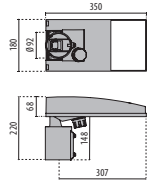

SPIDER+ POST A/EW DLS+DETEK

IP65 - IK06

LUMINAIRE WATTAGE [W]	CLASS	ENEC	CR	KELVIN	OPTIC	BEAM ANGLE	LIGHTSOURCE LUMEN OUTPUT [lm]	LUMINAIRE LUMEN OUTPUT [lm]	COLOR / FINISH	PART NUMBER	EURO	PRONTO
Power LED 220-240 V 50/60 Hz												
40	II	-	80	4000	A35/EW	-	5525	4763	■	3115352	328,00	
40	II	-	80	3000	A35/EW	-	5291	4560	■	3115351	328,00