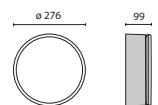

DROP 28

IP55 - IK06 - 750 °C

LAMPHOLDER	LUMINAIRE WATTAGE [W]	CLASS	ENEC	CRI	KELVIN	OPTIC	BEAM ANGLE	LIGHT SOURCE LUMEN OUTPUT [lm]	LUMINAIRE LUMEN OUTPUT [lm]	COLOR / FINISH	PART NUMBER	EURO PRONTO
E27	1x100	II	-	-	-	S/EW	-	-	-	□	004951	58,00