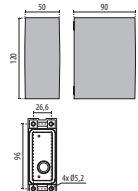

ORION V B

IP65 - IK06

LUMINAIRE WATTAGE [W]	CLASS	ENEC	CRI	KELVIN	OPTIC	BEAM ANGLE	LIGHT/SOURCE LUMEN OUTPUT [lm]	LUMINAIRE LUMEN OUTPUT [lm]	COLOR/FINISH	PART NUMBER	EURO	FRONTO
Power LED 220-240 V 50/60 Hz												
10	I	-	80	4000	S/EW	-	1484	1125	☒	3105444	106,00	
10	I	-	80	3000	S/EW	-	1350	1065	☒	3105442	106,00	
10	I	-	80	3000	S/EW	-	1350	1065	☐	3105443	106,00