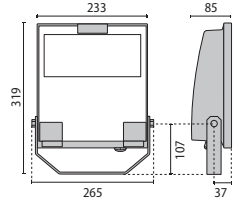

GUELL 1 S/W

IP66 - IK07 - 650 °C

LUMINAIRE WATTAGE [W]	CLASS	ENEC	CR	KELVIN	OPTIC	BEAM ANGLE	LIGHTSOURCE LUMEN OUTPUT [lm]	LUMINAIRE LUMEN OUTPUT [lm]	COLOR / FINISH	PART NUMBER	EURO	FRONTO
Power LED 220-240 V 50/60 Hz												
51	I	-	80	4000	S/W	-	8099	6860	■	3115049	214,00	
36	I	-	80	4000	S/W	-	6074	5391	■	3115054	192,00