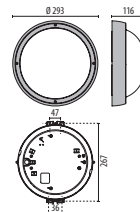

BLIZ

Scan the QR-code for the latest information

- GR-94 / Metallic grey / Textured
- AN-96 / Anthracite gray / Textured

BLIZ RING

IP65 - IK07

LAMPHOLDER	LUMINAIRE WATTAGE [W]	CLASS	ENEC	CE	KELVIN	OPTIC	BEAM ANGLE	LIGHT SOURCE LUMEN OUTPUT [lm]	LUMINAIRE LUMEN OUTPUT [lm]	COLOR / FINISH	PART NUMBER	ELDO	PRONTO
E27	1x60	I	✓	-	-	S/EW	-	-	-	■	700192	102,00	
E27	1x60	I	✓	-	-	S/EW	-	-	-	■	700193	102,00	

EKO+26

Scan the QR-code for the latest information

- AN-96 / Anthracite gray / Textured

EKO+26

IP66 - IK07

LAMPHOLDER	LUMINAIRE WATTAGE [W]	CLASS	ENEC	CE	KELVIN	OPTIC	BEAM ANGLE	LIGHT SOURCE LUMEN OUTPUT [lm]	LUMINAIRE LUMEN OUTPUT [lm]	COLOR / FINISH	PART NUMBER	ELDO	PRONTO
E27	1x100	I	-	-	-	S/EW	-	-	-	■	302063	86,00