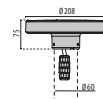

PADO

IP65 - IK05

LUMINAIRE WASTAGE [W]	CLASS	ENEC	CRI	KELVIN	OPTIC	BEAM ANGLE	LIGHT SOURCE LUMEN OUTPUT [lm]	LUMINAIRE LUMEN OUTPUT [lm]	COLOR / FINISH	PART NUMBER	EURO	PROFITO
Power LED 220-240 V 50/60 Hz												
20	I	-	80	3000	S/EW	-	1974	1080	■	304093	180,00