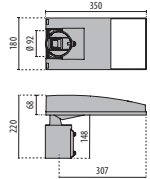

SPIDER+ POST

Scan the QR-code for the latest information

■ BK-81 / Black / Textured

SPIDER+ POST A/EW MULTIPOWER

IP66 - IK06

LUMINAIRE WATTAGE [W]	CLASS	ENEC	CR	KELVIN	OPTIC	BEAM ANGLE	LIGHTSOURCE LUMEN OUTPUT [lm]	LUMINAIRE LUMEN OUTPUT [lm]	COLOR / FINISH	PART NUMBER	EURO	PRONTO
Power LED 220-240 V 50/60 Hz												
37/51	II	-	80	4000	A35/EW	-	6967	6005	■	3109057	236,00	
37/51	II	-	80	3000	A35/EW	-	6677	5754	■	3109056	236,00	

SPIDER+ POST A/EW DLS+DETEK

IP65 - IK06

LUMINAIRE WATTAGE [W]	CLASS	ENEC	CR	KELVIN	OPTIC	BEAM ANGLE	LIGHTSOURCE LUMEN OUTPUT [lm]	LUMINAIRE LUMEN OUTPUT [lm]	COLOR / FINISH	PART NUMBER	EURO	PRONTO
Power LED 220-240 V 50/60 Hz												
40	II	-	80	4000	A35/EW	-	5525	4763	■	3115352	328,00	
40	II	-	80	3000	A35/EW	-	5291	4560	■	3115351	328,00	

Optional accessories

DESCRIPTION	COLOR	PART NUMBER	EURO	PRONTO
SPIDER+ POST Wall angled bracket in hot dipped galvanized steel, cataphoresis and finished polyester - Ø 60 mm	■	140779690100	39,00	

140779690100