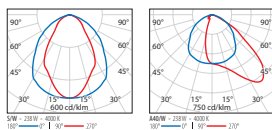

Identifying and classifying our optics