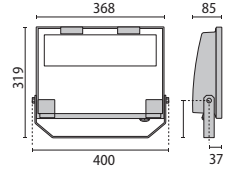

GUELL 2 S/W

IP66 - IK07 - 650 °C

LUMINAIRE WATTAGE [W]	CLASS	ENEC	CEI	KELVIN	OPTIC	BEAM ANGLE	LIGHTSOURCE LUMEN OUTPUT [lm]	LUMINAIRE LUMEN OUTPUT [lm]	COLOR / FINISH	PART NUMBER	EURO	PRONTO
Power LED 220-240 V 50/60 Hz												
149	I	-	80	4000	S/W	-	25350	20335	■	3112391	436,00	
103	I	-	80	4000	S/W	-	16198	13233	■	3115110	436,00	
74	I	-	80	4000	S/W	-	12148	10463	■	3115115	346,00