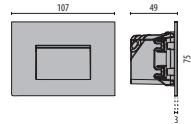

INSERT+ ZERO

Scan the QR-code for the latest information

- ☒ AN-96 / Anthracite gray / Textured
- ☐ WH-87 / White / Textured

INSERT+ ZERO

IP65 - IK08

LUMINAIRE WATTAGE [W]	CLASS	ENEC	CRI	KELVIN	OPTIC	BEAM ANGLE	LIGHTSOURCE LUMEN OUTPUT [lm]	LUMINAIRE LUMEN OUTPUT [lm]	COLOR / FINISH	PART NUMBER	EURO	PRONTO
Power LED 220-240 V 50/60 Hz												
4.5	I	-	80	3000	A29/M	-	511	125	☒	304112	106,00	
4.5	I	-	80	3000	A29/M	-	511	125	☐	304108	106,00	

INSERT+ ZERO CLIP

Scan the QR-code for the latest information

- ☒ AN-96 / Anthracite gray / Textured
- ☐ WH-87 / White / Textured

INSERT+ ZERO CLIP

IP65 - IK08

LUMINAIRE WATTAGE [W]	CLASS	ENEC	CRI	KELVIN	OPTIC	BEAM ANGLE	LIGHTSOURCE LUMEN OUTPUT [lm]	LUMINAIRE LUMEN OUTPUT [lm]	COLOR / FINISH	PART NUMBER	EURO	PRONTO
Power LED 220-240 V 50/60 Hz												
4.5	I	-	80	3000	A/M	-	511	142	☒	3100066	106,00	
4.5	I	-	80	3000	A/M	-	511	142	☐	3100062	106,00	

INSERT+ ZERO GLASS

Scan the QR-code for the latest information

- ☐ WH-87 / White / Textured

INSERT+ ZERO GLASS

IP65 - IK05

LUMINAIRE WATTAGE [W]	CLASS	ENEC	CRI	KELVIN	OPTIC	BEAM ANGLE	LIGHTSOURCE LUMEN OUTPUT [lm]	LUMINAIRE LUMEN OUTPUT [lm]	COLOR / FINISH	PART NUMBER	EURO	PRONTO
Power LED 220-240 V 50/60 Hz												
4.5	I	-	80	3000	S/EW	-	511	78	☐	3114950	135,00