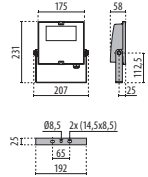

GUELL ZERO S/M

IP66 - IK06 - 650 °C

LUMINAIRE WATTAGE [W]	CLASS	ENEC	CRI	KELVIN	OPTIC	BEAM ANGLE	LIGHTSOURCE LUMEN OUTPUT [lm]	LUMINAIRE LUMEN OUTPUT [lm]	COLOR / FINISH	PART NUMBER	EURO	PRONTO
Power LED 220-240 V 50/60 Hz												
28	I	-	80	4000	S/M	-	3461	3162	■	306514	105,00	
15	I	-	80	4000	S/M	-	1888	1603	■	06115394	78,00