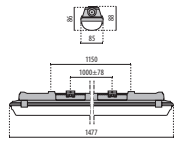

ACRO BASIC EQ158

IP66 - IK03 - 650 °C

LUMINAIRE WATTAGE [W]	CLASS	ENEC	CEI	KELVIN	OPTIC	BEAM ANGLE	LIGHTSOURCE LUMEN OUTPUT [lm]	LUMINAIRE LUMEN OUTPUT [lm]	COLOR / FINISH	LENGTH [mm]	PART NUMBER	EURO	PRINTO
29	I	✓	80	4000	S/EW	-	-	4300	■	1477	3103941	96,00