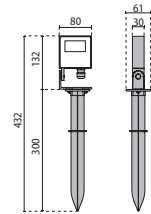

FOCUS+ ZERO KIT S/EW

IP65 - IK06

LUMINAIRE WATTAGE [W]	CLASS	EMEC	CRI	KELVIN	OPTIC	BEAM ANGLE	LIGHT SOURCE LUMEN OUTPUT [lm]	LUMINAIRE LUMEN OUTPUT [lm]	COLOR / FINISH	PART NUMBER	EURO	FRONTO
Power LED 220-240 V 50/60 Hz												
9.5	I	-	80	3000	S/EW	-	1350	1009	■	305508	108,00