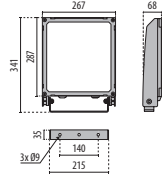

WIN PRO 20

■ GR-94 / Metallic grey / Textured

Scan the QR-code for the latest information

WIN PRO 20 A/M

IP66 - IK08 - 650 °C

LUMINAIRE WATTAGE [W]	CLASS	ENERG	CRI	KELVIN	OPTIC	BEAM ANGLE	LIGHTSOURCE LUMEN OUTPUT [lm]	LUMINAIRE LUMEN OUTPUT [lm]	COLOR / FINISH	PART NUMBER	EURO	PRICETO
Power LED 220-240 V 50/60 Hz												
68	I	-	70	4000	A55/M	-	13088	9701	■	3114499		327,00
68	I	-	70	3000	A55/M	-	12856	9330	■	3114498		327,00

WIN PRO 20 A/W

IP66 - IK08 - 960 °C

LUMINAIRE WATTAGE [W]	CLASS	ENERG	CRI	KELVIN	OPTIC	BEAM ANGLE	LIGHTSOURCE LUMEN OUTPUT [lm]	LUMINAIRE LUMEN OUTPUT [lm]	COLOR / FINISH	PART NUMBER	EURO	PRICETO
Power LED 220-240 V 50/60 Hz												
68	I	-	70	4000	A35/W	-	13088	9356	■	3114505		327,00
68	I	-	70	3000	A35/W	-	12856	8997	■	3114504		327,00

Identifying and classifying our optics