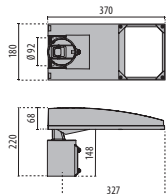

HEDO+

Scan the QR-code for the latest information

■ AN-96 / Anthracite gray / Textured

HEDO+ C/EW

IP65 - IK09

LUMINAIRE WATTAGE [W]	CLASS	EMEC	CRI	KELVIN	OPTIC	BEAM ANGLE	LIGHT SOURCE LUMEN OUTPUT [lm]	LUMINAIRE LUMEN OUTPUT [lm]	COLOR / FINISH	PART NUMBER	EURO	PRICETO
Power LED 220-240 V 50/60 Hz												
42	I	-	80	3000	C/EW	-	5894	3710	■	3104689	522,00	
23	I	-	80	3000	C/EW	-	3150	2080	■	3104683	498,00	

Identifying and classifying our optics

LYRA+

Scan the QR-code for the latest information

■ AN-96 / Anthracite gray / Textured

LYRA+ SR/100

IP66 - IK06

LUMINAIRE WATTAGE [W]	CLASS	EMEC	CRI	KELVIN	OPTIC	BEAM ANGLE	LIGHT SOURCE LUMEN OUTPUT [lm]	LUMINAIRE LUMEN OUTPUT [lm]	COLOR / FINISH	PART NUMBER	EURO	PRICETO
Power LED - with automatic power reduction 220-240 V 50/60 Hz												
54	II	-	70	4000	SR/100	100°	8680	7669	■	3115299*	278,00	
54	II	-	70	3000	SR/100	100°	7200	6970	■	3115298*	278,00	
30	II	-	70	4000	SR/100	100°	4480	3939	■	3115297*	248,00	
30	II	-	70	3000	SR/100	100°	3560	3580	■	3115296*	248,00	

* The products will be available from September 2023.

Identifying and classifying our optics