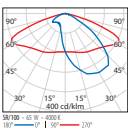

* The products will be available from September 2023.

Identifying and classifying our optics