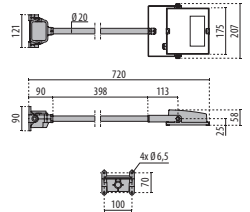

GUELL ZERO KIT S/M

IP66 - IK06 - 650 °C

LUMINAIRE WATTAGE [W]	CLASS	ENEC	CRI	KELVIN	OPTIC	BEAM ANGLE	LIGHTSOURCE LUMEN OUTPUT [lm]	LUMINAIRE LUMEN OUTPUT [lm]	COLOR / FINISH	PART NUMBER	EURO	PRONTO
Power LED 220-240 V 50/60 Hz												
28	I	-	80	4000	S/M	-	3461	3162	■	306541	158,00	
28	I	-	80	3000	S/M	-	3296	3014	■	306539	158,00	
15	I	-	80	4000	S/M	-	1888	1603	■	06124980	141,00