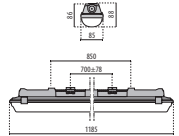

ACRO BASIC

Scan the QR-code for the latest information

■ GR-RAL7035 / Grey RAL7035 / Matt

ACRO BASIC EQ136

IP66 - IK03 - 650 °C

LUMINAIRE WATTAGE [W]	CLASS	ENEC	CEI	KELVIN	OPTIC	BEAM ANGLE	LIGHTSOURCE LUMEN OUTPUT [lm]	LUMINAIRE LUMEN OUTPUT [lm]	COLOR / FINISH	LENGTH [mm]	PART NUMBER	EURO	PRINTO
23	I	✓	80	4000	S/EW	-	-	3000	■	1185	3103939	84,00	

ACRO BASIC EQ236

IP66 - IK03 - 650 °C

LUMINAIRE WATTAGE [W]	CLASS	ENEC	CEI	KELVIN	OPTIC	BEAM ANGLE	LIGHTSOURCE LUMEN OUTPUT [lm]	LUMINAIRE LUMEN OUTPUT [lm]	COLOR / FINISH	LENGTH [mm]	PART NUMBER	EURO	PRINTO
37	I	✓	80	4000	S/EW	-	-	4800	■	1185	3103940	90,00	

ACRO BASIC EQ158

IP66 - IK03 - 650 °C

LUMINAIRE WATTAGE [W]	CLASS	ENEC	CEI	KELVIN	OPTIC	BEAM ANGLE	LIGHTSOURCE LUMEN OUTPUT [lm]	LUMINAIRE LUMEN OUTPUT [lm]	COLOR / FINISH	LENGTH [mm]	PART NUMBER	EURO	PRINTO
29	I	✓	80	4000	S/EW	-	-	4300	■	1477	3103941	96,00	

ACRO BASIC EQ258

IP66 - IK03 - 650 °C

LUMINAIRE WATTAGE [W]	CLASS	ENEC	CEI	KELVIN	OPTIC	BEAM ANGLE	LIGHTSOURCE LUMEN OUTPUT [lm]	LUMINAIRE LUMEN OUTPUT [lm]	COLOR / FINISH	LENGTH [mm]	PART NUMBER	EURO	PRINTO
50	I	✓	80	4000	S/EW	-	-	6800	■	1477	3103942	101,00