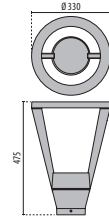

HEDO+

Scan the QR-code for the latest information

■ AN-96 / Anthracite gray / Textured

HEDO+ C/EW

IP65 - IK09

LUMINAIRE WATTAGE [W]	CLASS	EMEC	CRI	KELVIN	OPTIC	BEAM ANGLE	LIGHT SOURCE LUMEN OUTPUT [lm]	LUMINAIRE LUMEN OUTPUT [lm]	COLOR / FINISH	PART NUMBER	EURO	PRICETO
Power LED 220-240 V 50/60 Hz												
42	I	-	80	3000	C/EW	-	5894	3710	■	3104689	522,00	
23	I	-	80	3000	C/EW	-	3150	2080	■	3104683	498,00	

Identifying and classifying our optics

LYRA+

Scan the QR-code for the latest information

■ AN-96 / Anthracite gray / Textured

LYRA+ SR/100

IP66 - IK06

LUMINAIRE WATTAGE [W]	CLASS	EMEC	CRI	KELVIN	OPTIC	BEAM ANGLE	LIGHT SOURCE LUMEN OUTPUT [lm]	LUMINAIRE LUMEN OUTPUT [lm]	COLOR / FINISH	PART NUMBER	EURO	PRICETO
Power LED - with automatic power reduction 220-240 V 50/60 Hz												
54	II	-	70	4000	SR/100	100°	8680	7669	■	3115299*	278,00	
54	II	-	70	3000	SR/100	100°	7200	6970	■	3115298*	278,00	
30	II	-	70	4000	SR/100	100°	4480	3939	■	3115297*	248,00	
30	II	-	70	3000	SR/100	100°	3560	3580	■	3115296*	248,00	

* The products will be available from September 2023.

Identifying and classifying our optics