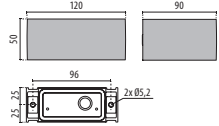

ORION H B

IP65 - IK06

LUMINAIRE WATTAGE [W]	CLASS	ENEC	CRI	KELVIN	OPTIC	BEAM ANGLE	LIGHT/SOURCE LUMEN OUTPUT [lm]	LUMINAIRE LUMEN OUTPUT [lm]	COLOR/FINISH	PART NUMBER	EURO	FRONTO
Power LED 220-240 V 50/60 Hz												
10	I	-	80	4000	A/EW	-	1485	845	☒	3105452	106,00	
10	I	-	80	3000	A/EW	-	1350	792	☒	3105450	106,00	
10	I	-	80	3000	A/EW	-	1350	792	☐	3105451	106,00