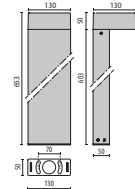

MIMIK 10 POST 600

IP65 - IK08

LUMINAIRE WATTAGE [W]	CLASS	ENEC	CRI	KELVIN	OPTIC	BEAM ANGLE	LIGHTSOURCE LUMEN OUTPUT [lm]	LUMINAIRE LUMEN OUTPUT [lm]	COLOR / FINISH	PART NUMBER	EURO	PROFITO
Power LED 220-240 V 50/60 Hz												
10	I	✓	80	4000	A/I	-	1075	915	■	304616	248,00	
10	I	✓	80	3000	A/I	-	1006	745	■	304614	248,00