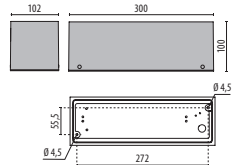

QUASAR 30 CEILING TECH

IP65 - IK07

LUMINAIRE WATTAGE [W]	CLASS	ENEC	CEI	KELVIN	OPTIC	BEAM ANGLE	LIGHT SOURCE LUMEN OUTPUT [lm]	LUMINAIRE LUMEN OUTPUT [lm]	COLOR / FINISH	PART NUMBER	EURO	FRONT TO
Power LED 220-240 V 50/60 Hz												
20	I	✓	80	4000	S/I	-	2384	1652	■	306175	248,00	
20	I	✓	80	3000	S/I	-	2276	1482	■	306176	248,00