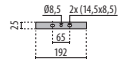

GUELL ZERO A/W

IP66 - IK06 - 650 °C

LUMINAIRE WATTAGE [W]	CLASS	ENEC	CRI	KELVIN	OPTIC	BEAM ANGLE	LIGHTSOURCE LUMEN OUTPUT [lm]	LUMINAIRE LUMEN OUTPUT [lm]	COLOR / FINISH	PART NUMBER	EURO	PRONTO
Power LED 220-240 V 50/60 Hz												
28	I	-	80	4000	A30/W	-	3461	3167	■	306523	111,00	
15	I	-	80	4000	A30/W	-	1888	1589	■	06115794	86,00