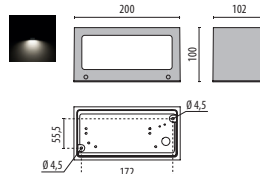

QUASAR 20 M

IP65 - IK06

LUMINAIRE WATTAGE [W]	CLASS	ENEC	CRI	KELVIN	OPTIC	BEAM ANGLE	LIGHTSOURCE LUMEN OUTPUT [lm]	LUMINAIRE LUMEN OUTPUT [lm]	COLOR / FINISH	PART NUMBER	EURO	PROFITO
Power LED 220-240 V 50/60 Hz												
11	I	✓	80	3000	S/EW	-	1292	492	■	303542	150,00	
11	I	✓	80	4000	S/EW	-	1356	519	■	303539	150,00	
11	I	✓	80	3000	S/EW	-	1292	492	■	303540	150,00	
11	I	✓	80	4000	S/EW	-	1356	519	■	303537	150,00	
11	I	✓	80	3000	S/EW	-	1292	492	■	303538	150,00