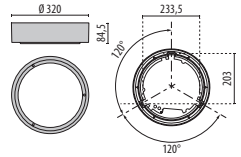

Power LED 220-240 V 50/60 Hz

16	II	-	80	4000	S/EW	-	2447	1292	☐	304161	95,00	
16	II	-	80	3000	S/EW	-	2226	1270	☐	304160	95,00	

MULTI+ 30 PC HF

IP65 - IK10 - 750 °C