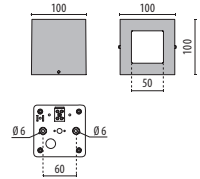

QUASAR 10 CEILING

Scan the QR-code for the latest information

- AN-96 / Anthracite gray / Textured
- WH-87 / White / Textured

QUASAR 10 CEILING

IP40 - IK06

LUMINAIRE WATTAGE [W]	CLASS	ENEC	CEI	KELVIN	OPTIC	BEAM ANGLE	LIGHT SOURCE LUMEN OUTPUT [lm]	LUMINAIRE LUMEN OUTPUT [lm]	COLOR / FINISH	PART NUMBER	EURO	FRONT TO
Power LED 230 V 50 Hz												
6	I	-	80	3000	S/EW	-	500	221	■	304489	119,00	
6	I	-	80	3000	S/EW	-	500	221	□	304491	119,00	

QUASAR 30 CEILING

Scan the QR-code for the latest information

- AN-96 / Anthracite gray / Textured

QUASAR 30 CEILING TECH

IP65 - IK07

LUMINAIRE WATTAGE [W]	CLASS	ENEC	CEI	KELVIN	OPTIC	BEAM ANGLE	LIGHT SOURCE LUMEN OUTPUT [lm]	LUMINAIRE LUMEN OUTPUT [lm]	COLOR / FINISH	PART NUMBER	EURO	FRONT TO
Power LED 220-240 V 50/60 Hz												
20	I	✓	80	4000	S/I	-	2384	1652	■	306175	248,00	
20	I	✓	80	3000	S/I	-	2276	1482	■	306176	248,00