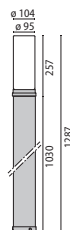

STILO+MAXI H1290

IP44 - IK04

LAMPHOLDER	LUMINAIRE WATTAGE [W]	CLASS	ENEC	CEI	KELVIN	OPTIC	BEAM ANGLE	LIGHTSOURCE LUMEN OUTPUT [lm]	LUMINAIRE LUMEN OUTPUT [lm]	COLOR / FINISH	PART NUMBER	ELDRO / PRONTO
E27	1x75	I	-	-	-	S/EW	-	-	-	■ 302284	257,00