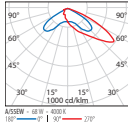

WIN PRO 20 A/W

IP66 - IK08 - 960 °C

LUMINAIRE WATTAGE [W]	CLASS	ENERG	CRI	KELVIN	OPTIC	BEAM ANGLE	LIGHTSOURCE LUMEN OUTPUT [lm]	LUMINAIRE LUMEN OUTPUT [lm]	COLOR / FINISH	PART NUMBER	EURO	PRICETO
Power LED 220-240 V 50/60 Hz												
68	I	-	70	4000	A35/W	-	13088	9356	■	3114505		327,00
68	I	-	70	3000	A35/W	-	12856	8997	■	3114504		327,00

Identifying and classifying our optics