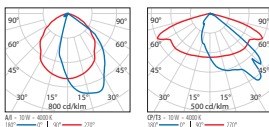

Mandatory accessories

DESCRIPTION	COLOR	PART NUMBER	EURO	PROFITO
MIMIK 10 POST 1000				
Plate HU MIMIK10 POST	■	3112992	64,00	
Plate FR MIMIK10 POST	■	3112994	128,00	

Identifying and classifying our optics