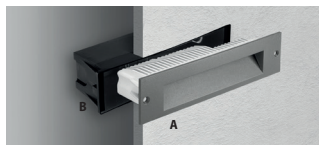

Complete unit

1A+1B = please order 2 codes

COMPONENTS

A	luminaire
B	recessed fixing kit