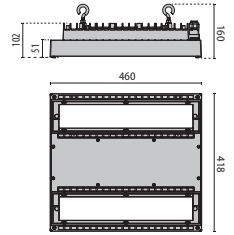

LAMA+ S/W

IP66 - IK07 - 750 °C

LUMINAIRE WATTAGE [W]	CLASS	ENEC	CE	KELVIN	OPTIC	BEAM ANGLE	LIGHTSOURCE LUMEN OUTPUT [lm]	LUMINAIRE LUMEN OUTPUT [lm]	COLOR / FINISH	PART NUMBER	EURO	PRONTO
Power LED 220-240 V 50/60 Hz												
206	I	✓	80	4000	S/W	-	34485	29954	☐	06272087	753,00	
150	I	✓	80	4000	S/W	-	26766	23489	☐	06280287	694,00