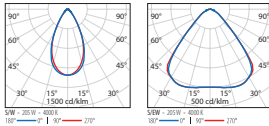

LAMA+ S/EW

IP66 - IK07 - 750 °C

LUMINAIRE WATTAGE [W]	CLASS	ENEC	CE	KELVIN	OPTIC	BEAM ANGLE	LIGHTSOURCE LUMEN OUTPUT [lm]	LUMINAIRE LUMEN OUTPUT [lm]	COLOR / FINISH	PART NUMBER	EURO	PRONTO
Power LED 220-240 V 50/60 Hz												
206	I	✓	80	4000	S/EW	-	34485	32189	☐	06271887	753,00	
150	I	✓	80	4000	S/EW	-	26766	25165	☐	06280087	694,00	
99	I	✓	80	4000	S/EW	-	19229	17402	☐	06271987	633,00	
64	I	✓	80	4000	S/EW	-	12815	11994	☐	06280187	574,00	

Identifying and classifying our optics