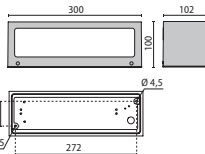

QUASAR 30 TECH

IP65 - IK07

LUMINAIRE WATTAGE (W)	CLASS	ENEC	CRI	KELVIN	OPTIC	BEAM ANGLE	LIGHTSOURCE LUMEN OUTPUT (lm)	LUMINAIRE LUMEN OUTPUT (lm)	COLOR / FINISH	PART NUMBER	EURO	PRONTO
Power LED 220-240 V 50/60 Hz												
20	I	✓	80	4000	A30/M	30°	2712	1606	■	303553	248,00	
20	I	✓	80	3000	A30/M	30°	2584	1557	■	303554	248,00	
20	I	✓	80	4000	A30/M	30°	2712	1606	■	303551	248,00	
20	I	✓	80	3000	A30/M	30°	2584	1557	■	303552	248,00	
20	I	✓	80	3000	A30/M	30°	2584	1557	■	3035290105	248,00	
20	I	✓	80	4000	A30/M	30°	2712	1606	□	303549	248,00	
20	I	✓	80	3000	A30/M	30°	2584	1557	□	303550	248,00	

QUASAR 30 B

IP65 - IK06

LUMINAIRE WATTAGE (W)	CLASS	ENEC	CRI	KELVIN	OPTIC	BEAM ANGLE	LIGHTSOURCE LUMEN OUTPUT (lm)	LUMINAIRE LUMEN OUTPUT (lm)	COLOR / FINISH	PART NUMBER	EURO	PRONTO
Power LED 220-240 V 50/60 Hz												
32	I	✓	80	3000	S/EW	-	4572	1532	■	303564	315,00	
32	I	✓	80	3000	S/EW	-	4572	1532	□	303562	315,00	

QUASAR 30 DOUBLE TECH

IP65 - IK07

LUMINAIRE WATTAGE (W)	CLASS	ENEC	CRI	KELVIN	OPTIC	BEAM ANGLE	LIGHTSOURCE LUMEN OUTPUT (lm)	LUMINAIRE LUMEN OUTPUT (lm)	COLOR / FINISH	PART NUMBER	EURO	PRONTO
Power LED 220-240 V 50/60 Hz												
32	I	✓	80	3000	A30/M	-	4572	2427	■	304103	341,00	
32	I	✓	80	4000	A30/M	-	4800	2489	■	304107	341,00	
32	I	✓	80	3000	A30/M	-	4572	2427	■	304104	341,00	
32	I	✓	80	4000	A30/M	-	4800	2489	□	304105	341,00	
32	I	✓	80	3000	A30/M	-	4572	2427	□	304102	341,00