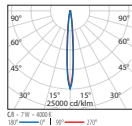

TYK+ 10

■ AN-96 / Anthracite gray / Textured

Scan the QR-code for the latest information

TYK+ 10 C/I

IP66 - IK06

LUMINAIRE WATTAGE [W]	CLASS	ENEC	CRI	KELVIN	OPTIC	BEAM ANGLE	LIGHT SOURCE LUMEN OUTPUT [lm]	LUMINAIRE LUMEN OUTPUT [lm]	COLOR / FINISH	PART NUMBER	EURO	PRONTO
Power LED 220-240 V 50/60 Hz												
7	I	-	80	4000	C/I	10°	700	560	■	3107283	236,00	
7	I	-	80	3000	C/I	10°	650	519	■	3107284	236,00	

TYK+ 10 C/M

IP66 - IK06

LUMINAIRE WATTAGE [W]	CLASS	ENEC	CRI	KELVIN	OPTIC	BEAM ANGLE	LIGHT SOURCE LUMEN OUTPUT [lm]	LUMINAIRE LUMEN OUTPUT [lm]	COLOR / FINISH	PART NUMBER	EURO	PRONTO
Power LED 220-240 V 50/60 Hz												
7	I	-	80	4000	C/M	34°	700	598	■	3107286	236,00	
7	I	-	80	3000	C/M	34°	650	554	■	3107287	236,00	

Optional accessories

DESCRIPTION	COLOR	PART NUMBER	EURO	PRONTO
TYK+ 10 Ground spike	■	700191	13,00	

Identifying and classifying our optics