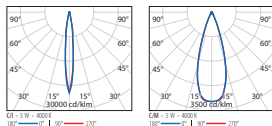

Identifying and classifying our optics