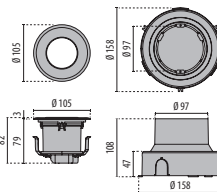

CRICKET+ 10 C/I

IP67 - IK08 - 650 °C

LUMINAIRE WATERGATE (W)	CLASS	ENEC	CR	KELVIN	OPTIC	BEAM ANGLE	LIGHTSOURCE LUMEN OUTPUT (lm)	LUMINAIRE LUMEN OUTPUT (lm)	COLOR / FINISH	PART NUMBER	EURO	PRONTO
Power LED 220-240 V 50/60 Hz												
5	I	-	80	4000	C/I	-	475	446	■	3109824	228,00	
5	I	-	80	3000	C/I	-	440	415	■	3109825	228,00