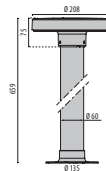

PADO 600

IP65 - IK05

LUMINAIRE WASTAGE [W]	CLASS	ENEC	CRI	KELVIN	OPTIC	BEAM ANGLE	LIGHT SOURCE LUMEN OUTPUT [lm]	LUMINAIRE LUMEN OUTPUT [lm]	COLOR / FINISH	PART NUMBER	EURO	PROFITO
Power LED 220-240 V 50/60 Hz												
20	I	-	80	3000	S/EW	-	1974	1080	■	304085	216,00