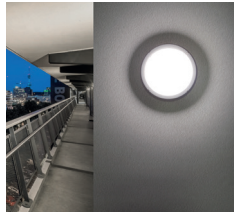

EKO 21/26

Scan the QR-code for the latest information

- BK-81 / Black / Textured
- WH-87 / White / Textured

EKO 21

IP44 - IK06 - 750 °C

LAMPHOLDER	LUMINAIRE VOLTAGE [V]	CLASS	ENEC	CRI	KELVIN	OPTIC	BEAM ANGLE	LIGHTSOURCE LUMEN OUTPUT [lm]	LUMINAIRE LUMEN OUTPUT [lm]	COLOR / FINISH	PART NUMBER	ELURO	PRONTO
E27	1x15	II	-	-	-	S/EW	-	-	-	■	300455	32,00	
E27	1x15	II	-	-	-	S/EW	-	-	-	□	300454	32,00	

EKO 21 GRILL

IP44 - IK06 - 750 °C

LAMPHOLDER	LUMINAIRE VOLTAGE [V]	CLASS	ENEC	CRI	KELVIN	OPTIC	BEAM ANGLE	LIGHTSOURCE LUMEN OUTPUT [lm]	LUMINAIRE LUMEN OUTPUT [lm]	COLOR / FINISH	PART NUMBER	ELURO	PRONTO
E27	1x15	II	-	-	-	A/EW	-	-	-	■	300485	35,00	
E27	1x15	II	-	-	-	A/EW	-	-	-	□	300484	35,00	

EKO 26

IP44 - IK06 - 750 °C

LAMPHOLDER	LUMINAIRE VOLTAGE [V]	CLASS	ENEC	CRI	KELVIN	OPTIC	BEAM ANGLE	LIGHTSOURCE LUMEN OUTPUT [lm]	LUMINAIRE LUMEN OUTPUT [lm]	COLOR / FINISH	PART NUMBER	ELURO	PRONTO
E27	1x23	II	-	-	-	S/EW	-	-	-	□	300334	44,00