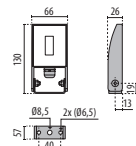

SPIDER+ 10 S/EW

IP66 - IK06

LUMINAIRE WATTAGE [W]	CLASS	ENEC	CRI	KELVIN	OPTIC	BEAM ANGLE	LIGHT/SOURCE LUMEN OUTPUT [lm]	LUMINAIRE LUMEN OUTPUT [lm]	COLOR / FINISH	PART NUMBER	EURO	PRINTO
Power LED 220-240 V 50/60 Hz												
9.5	I	-	80	3000	S/EW	-	1350	977	■	3108608	58,00